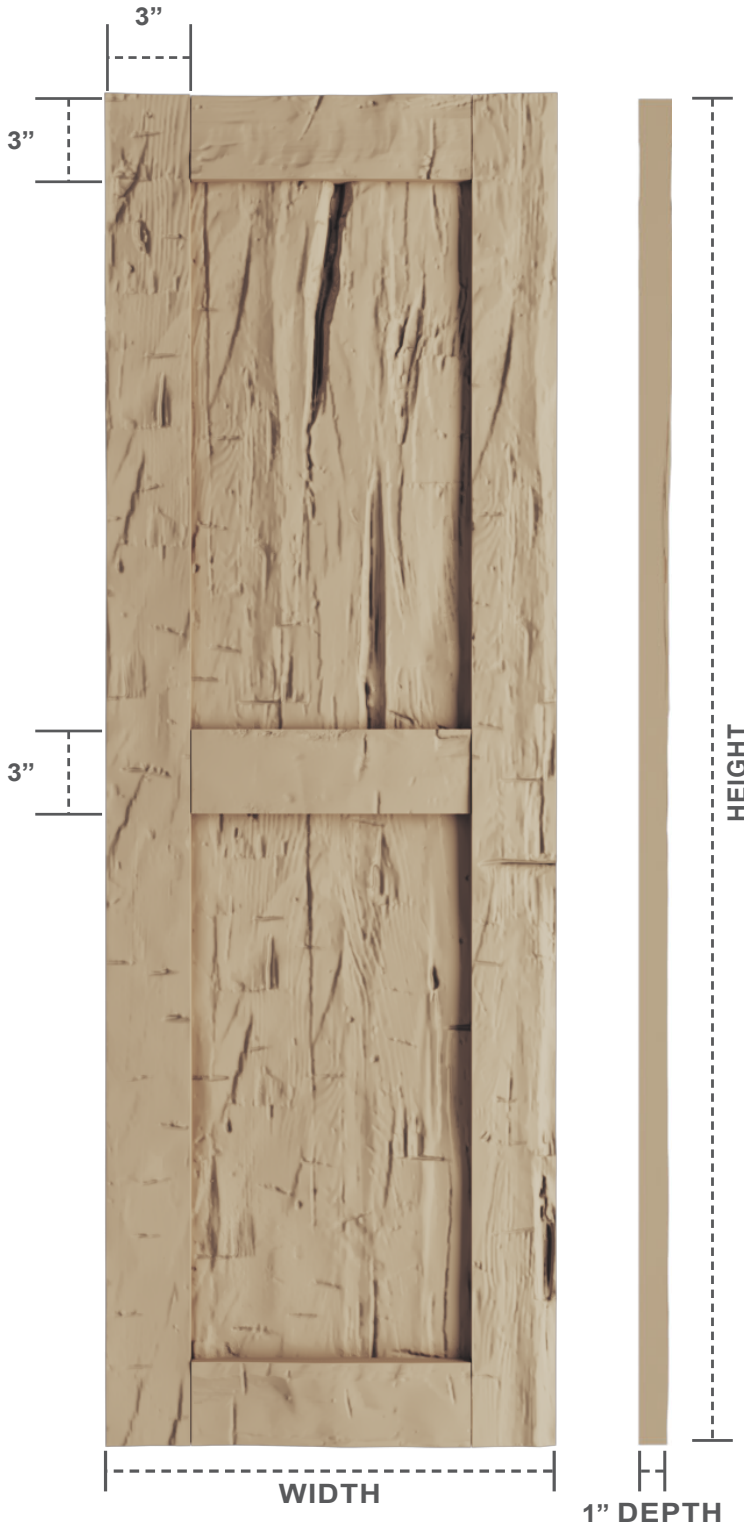

TIMBERTHANE SHUTTERS

TWO EQUAL PANEL SHUTTERS

STYLE

TWO EQUAL
PANELS

TEXTURE
OPTIONS

8

AVAILABLE
WIDTH

9" - 24"

AVAILABLE
HEIGHT

18" - 150"

HAND HEWN

KNOTTY PINE

PECKY CYPRESS

RIVERWOOD

ROUGH CEDAR

ROUGH SAWN

SANDBLASTED

SMOOTH